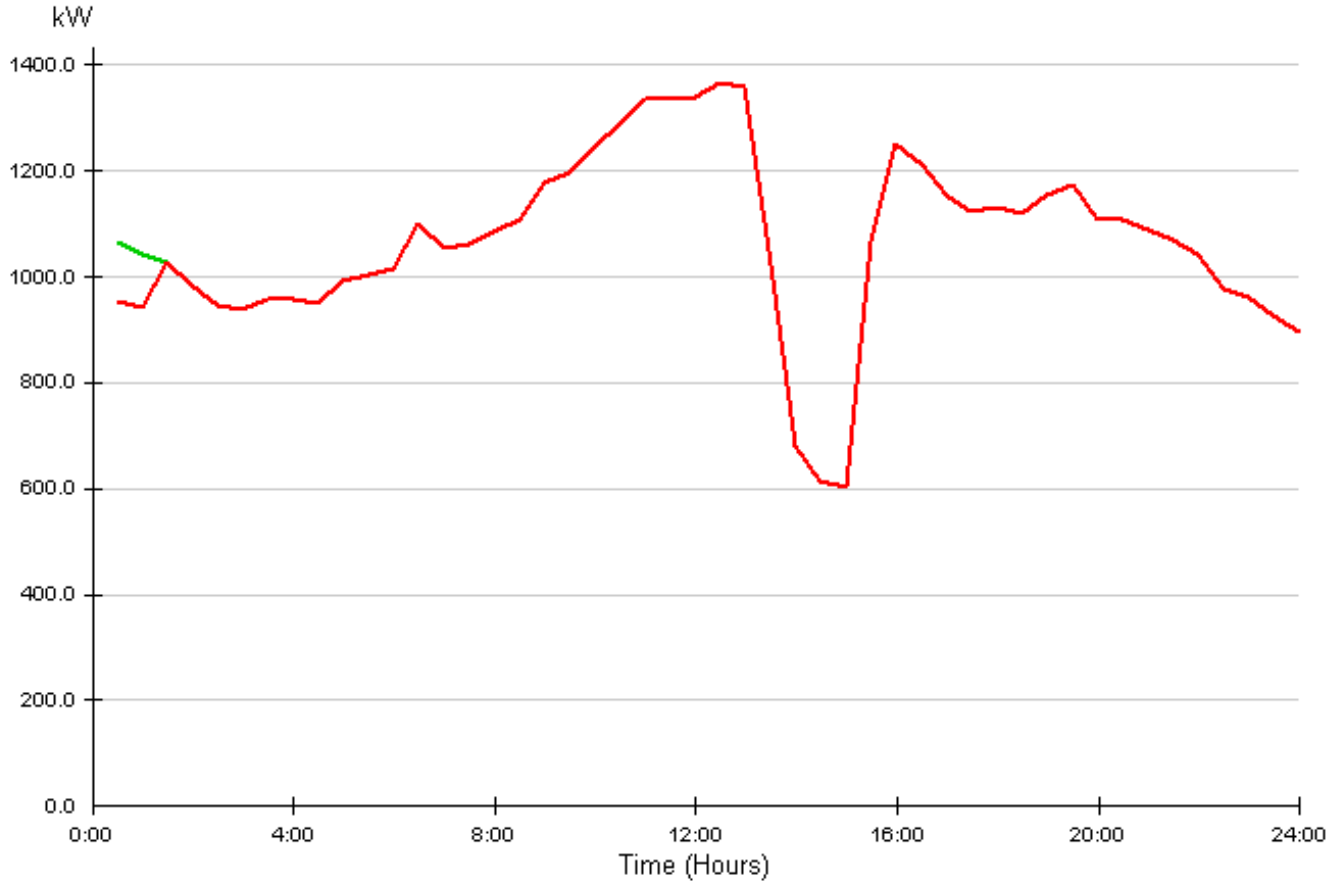

Average Profiles

Profile for Account "Arcadia University - New Mtr"

- Average Weekday
- Average Weekend
- Peak Day: 09/10/2009 12:30

Selected Date Range Thursday, September 10, 2009 Through Friday, September 11, 2009